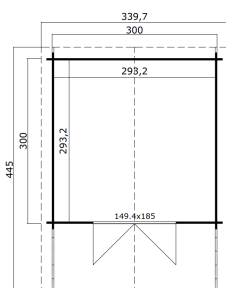


34
mm

2

7

PACKAGING: 1 PALLET(S)
445 x 118 x 51 cm
634 kg

EAN 4743329236687

DIMENSIONS

Floor area	8.60 m ²
Roof dimensions	3.40 x 4.45 m
Cubic volume	≈ 18.87 m ³
Wall height	≈ 1.94 m
Ridge height	≈ 2.45 m
Front overhang	≈ 125 cm

WINDOWS & DOORS

1 x Double door (SGA+28*) 149.4 x 185.0 cm

*SGA+28: Single Glazed Action with 28 mm Frame

ROOF & FLOOR

Roof boards	18x90 mm
Roof surface	16.20 m ²
Roof angle	≈ 19 °

* Optional roof covering available